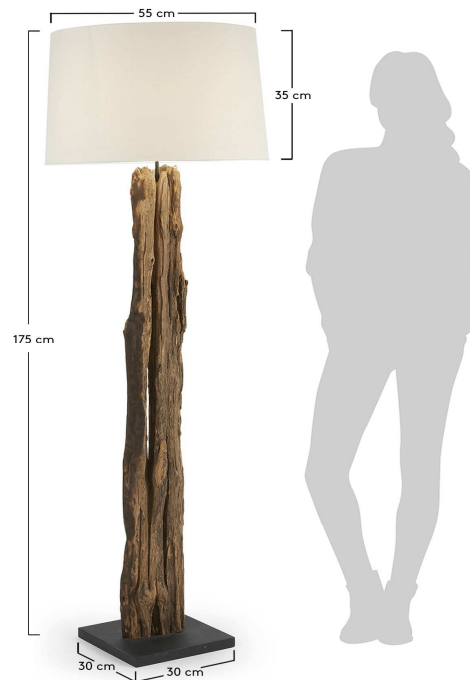

LLEWOP

product code	EA331FN39
product description	LLEWOP Floor Lamp Tropical Wood Shade White Fn39 Floor lamp in recycled tropical wood with cotton white shade. For bulb E-27, 60W (not included).

product sizes

height x width x depth (cm)	175	x	55	x	55
product weight (Kg)	9,5				

technical drawings

product features

use (domestic/office)	Domestic
appliance (inner/outer)	Inner
type of lamp (floor/table/ceiling)	Floor
adjustable height (yes/no)	No
nominal input voltage (V)	230
nominal input frequency (Hz)	50
class	2
IP	2.0
type of lampholder	E27
type of plug	Type C
power (W)	60
switch (yes/no)	Yes
distance lamp-switch (cm)	210
distance switch-plug (cm)	115
cable length (cm)	325
cable characteristics	Plastic black
bulb included (yes/no)	No