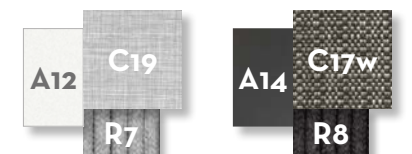

light grey

dark grey

SOFA / CODE: MONALUDIV

Width	Depth	Height	H. seat	H. cushion
180	81	66	37	10

KG 25,0 | unit 1 0.96 mc | ☁️ | 🔧 | 🛠️

LIVING ARMCHAIR / CODE: MONALUPL

Width	Depth	Height	H. seat	H. cushion
84	76	66	37	10

KG 11,0 | unit 2 0.55 mc | ☁️ | 🔧 | 🛠️

COFFEE TABLE / CODE: MONALUTC

Width	Depth	Height
110	60	40

KG 13,0 | unit 1 0.28 mc | ☁️

SIDE TABLE / CODE: MONALUTC2

Width	Depth	Height
40	40	40

KG 6,0 | unit 1 0.08 mc | ☁️

SWING ARMCHAIR / CODE: MONALUALT

Width	Depth	Height	H. cushion
86	78	45	10

KG 25,0 | unit 1 0.36 mc | ☁️ | 🔧 | 🛠️ | 🔑

LOVE SEAT / CODE: MONALULOV

Width	Depth	Height	H. seat	H. cushion
165	95	102	37	10

KG 11,0 | unit 1 1.82 mc | ☁️ | 🔧 | 🛠️

DAYBED / CODE: MONALUDXL

Width 170 | Depth 155 | Height 68 | H. seat 37 | H. cushion 10

SUNBED / CODE: MONALULET

Width 200 | Depth 80 | Height 33

DINING TABLE FULL ALU 160/215x95 / CODE: MONALUTPFA160

Width 160/215 | Depth 95 | Height 76