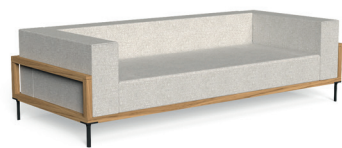

light blue

SOFA LONGUE SX / CODE: CLELONSX

Width	Depth	Height	H. seat	H. cushion
100	200	65	40	20

LONGUE ARMCHAIR / CODE: CLEPL

Width	Depth	Height	H. seat	H. cushion
90	80	73	35	5

SOFA CX / CODE: CLECX

Width	Depth	Height	H. seat	H. cushion
200	100	65	40	20

POUF / CODE: CLEPUF

Width	Depth	Height
90	50	35

SOFA / CODE: CLEDIV

Width	Depth	Height	H. seat	H. cushion
230	100	65	40	20

ROCKING CHAIR / CODE: CLEPD

Width	Depth	Height	H. seat	H. cushion
90	80	73	35	5

SOFA LOVE SEAT / CODE: CLELOV

Width 160 | Depth 80 | Height 75 | H. seat 35 | H. cushion 5

SIDE TABLE / CODE: CLETC4

Width 35 | Depth 35 | Height 32

SWING CHAIR / CODE: CLEALT

Width 100 | Depth 85 | Height 48 | H. cushion 5

COFFEE TABLE 60X100 / CODE: CLETC5