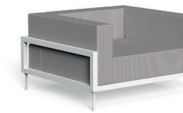

Width	Depth	Height	H. seat	H. cushion
100	100	65	40	20