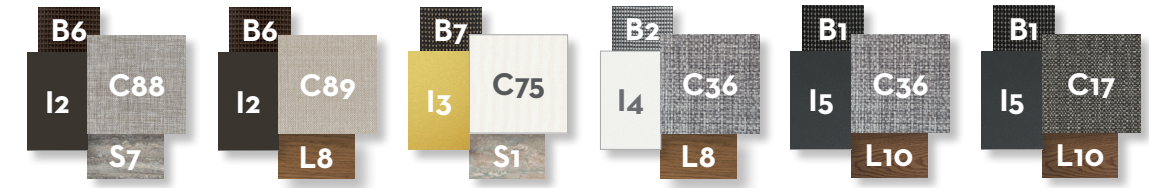

SUNBED / CODE: CASILET

Width 78 | Depth 202 | Height 34 | H. cushion 7

DAYBED / CODE: CASIBED

Width 200 | Depth 200 | Height 180 | H. armrest 57 | H. seat 53 | H. cushion 30

COFFEE TABLE 100x100 / CODE: CASITC100

Width 100 | Depth 100 | Height 17

COFFEE TABLE 140x70 / CODE: CASITC70

Width 140 | Depth 70 | Height 28

COFFEE TABLE 140x140 / CODE: CASITC140

Width 140 | Depth 140 | Height 28

DINING CHAIR / CODE: CASISP

Width 53 | Depth 55 | Height 79 | H. seat 46 | H. cushion 3

DINING ARMCHAIR / CODE: CASIPP

Width 65 | Depth 55 | Height 79 | H. armrest 64 | H. seat 46 | H. cushion 3

BAR STOOL / CODE: CASISGA

Width 53 | Depth 50 | Height 98 | H. seat 77 | H. cushion 3

DINING TABLE 200x100 / CODE: CASITP200