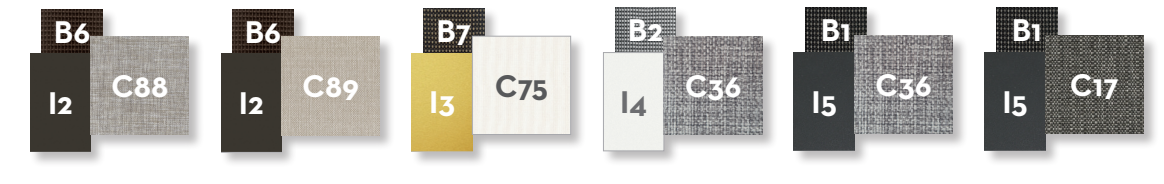

white-beige

Stone table top/slats

travertino silver

travertino titanio

iroko colour

stonewood colour

Accoya wood table top

SOFA DX / CODE: CASIDX

Width	Depth	Height	H. armrest	H. seat	H. cushion
100	100	64	60	46	37

SOFA SX / CODE: CASISX

Width	Depth	Height	H. armrest	H. seat	H. cushion
100	100	64	60	46	37

SOFA CX / CODE: CASICX

Width	Depth	Height	H. seat	H. cushion
95	100	64	46	37

SOFA CORNER / CODE: CASIANG

Width	Depth	Height	H. seat	H. cushion
100	100	64	46	37

LIVING ARMCHAIR / CODE: CASIPL

Width	Depth	Height	H. armrest	H. seat	H. cushion
105	100	64	60	46	37

POUF / CODE: CASIPUF

Width	Depth	Height	H. cushion
95	100	46	37

SUNBED / CODE: CASILET

Width 78 | Depth 202 | Height 34 | H. cushion 7

DAYBED / CODE: CASIBED

Width 200 | Depth 200 | Height 180 | H. armrest 57 | H. seat 53 | H. cushion 30

COFFEE TABLE 100x100 / CODE: CASITC100