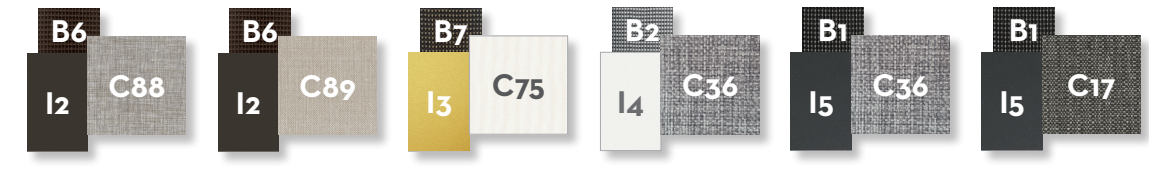

DINING ARMCHAIR / CODE: CASIPP

Width 65 | Depth 55 | Height 79 | H. armrest 64 | H. seat 46 | H. cushion 3

BAR STOOL / CODE: CASISGA

Width 53 | Depth 50 | Height 98 | H. seat 77 | H. cushion 3

DINING TABLE 200x100 / CODE: CASITP200

Width 200 | Depth 100 | Height 76

DINING TABLE 260x100 / CODE: CASITP260

Width 260 | Depth 100 | Height 76

DINING TABLE 150x150 / CODE: CASITP150

Width 150 | Depth 150 | Height 76

TABLE 90x90 / CODE: CASITP90