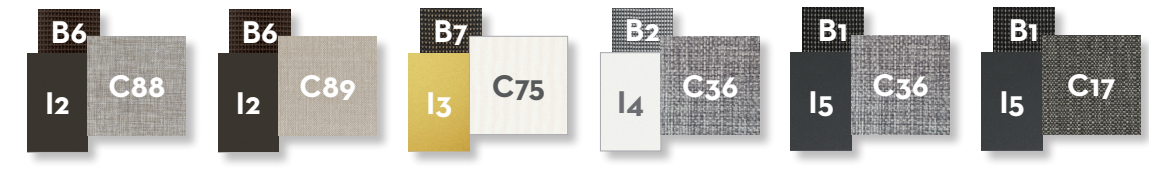

SUNBED / CODE: CASILET

Width 78 | Depth 202 | Height 34 | H. cushion 7

DAYBED / CODE: CASIBED

Width 200 | Depth 200 | Height 180 | H. armrest 57 | H. seat 53 | H. cushion 30

COFFEE TABLE 100x100 / CODE: CASITC100

Width 100 | Depth 100 | Height 17

COFFEE TABLE 140x70 / CODE: CASITC70

Width 140 | Depth 70 | Height 28

COFFEE TABLE 140x140 / CODE: CASITC140

Width 140 | Depth 140 | Height 28

DINING CHAIR / CODE: CASISP

Width 53 | Depth 55 | Height 79 | H. seat 46 | H. cushion 3