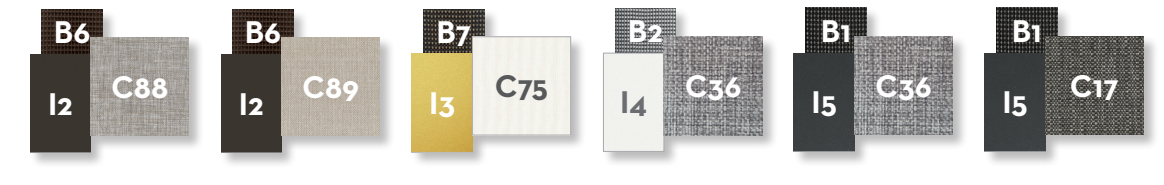

Width	Depth	Height	H. armrest	H. seat	H. cushion
100	100	64	60	46	37

SOFA SX / CODE: CASISX

Width	Depth	Height	H. armrest	H. seat	H. cushion
100	100	64	60	46	37

SOFA CX / CODE: CASICX

Width	Depth	Height	H. seat	H. cushion
95	100	64	46	37

SOFA CORNER / CODE: CASIANG

Width	Depth	Height	H. seat	H. cushion
100	100	64	46	37

LIVING ARMCHAIR / CODE: CASIPL

Width	Depth	Height	H. armrest	H. seat	H. cushion
105	100	64	60	46	37

POUF / CODE: CASIPUF

Width	Depth	Height	H. cushion
95	100	46	37

SUNBED / CODE: CASILET

Width 78 | Depth 202 | Height 34 | H. cushion 7

DAYBED / CODE: CASIBED

Width 200 | Depth 200 | Height 180 | H. armrest 57 | H. seat 53 | H. cushion 30

COFFEE TABLE 100x100 / CODE: CASITC100