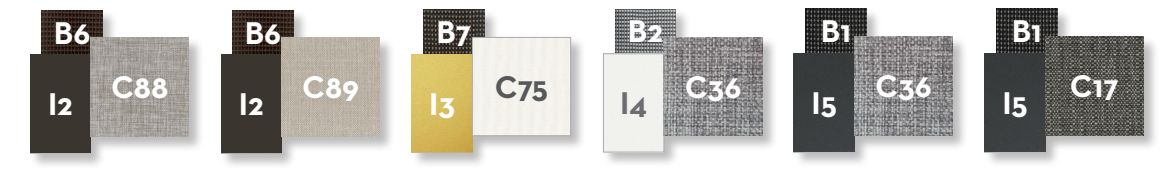

white-beige

Stone table top/slats

travertino silver

travertino titanio

iroko colour

stonewood colour

Accoya wood table top

SOFA DX / CODE: CASIDX

Width	Depth	Height	H. armrest	H. seat	H. cushion
100	100	64	60	46	37

SOFA SX / CODE: CASISX

Width	Depth	Height	H. armrest	H. seat	H. cushion
100	100	64	60	46	37

SOFA CX / CODE: CASICX

Width	Depth	Height	H. seat	H. cushion
95	100	64	46	37

SOFA CORNER / CODE: CASIANG

Width	Depth	Height	H. seat	H. cushion
100	100	64	46	37

LIVING ARMCHAIR / CODE: CASIPL

Width	Depth	Height	H. armrest	H. seat	H. cushion
105	100	64	60	46	37

POUF / CODE: CASIPUF

Width	Depth	Height	H. cushion
95	100	46	37

SUNBED / CODE: CASILET

Width 78 | Depth 202 | Height 34 | H. cushion 7

DAYBED / CODE: CASIBED

Width 200 | Depth 200 | Height 180 | H. armrest 57 | H. seat 53 | H. cushion 30

COFFEE TABLE 100x100 / CODE: CASITC100