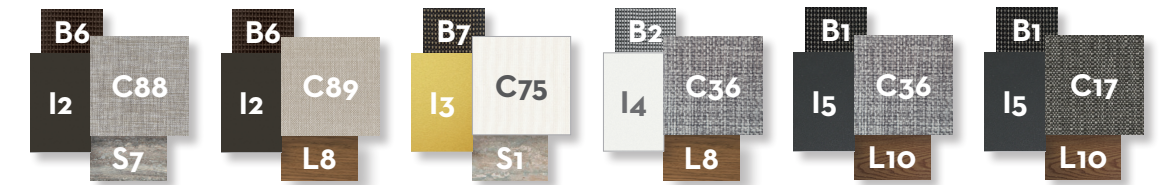

white-beige

Stone table top/slats

travertino silver

travertino titanio

iroko colour

stonewood colour

Accoya wood table top

SOFA DX / CODE: CASIDX

Width	Depth	Height	H. armrest	H. seat	H. cushion
100	100	64	60	46	37

SOFA SX / CODE: CASISX

Width	Depth	Height	H. armrest	H. seat	H. cushion
100	100	64	60	46	37

SOFA CX / CODE: CASICX

Width	Depth	Height	H. seat	H. cushion
95	100	64	46	37

SOFA CORNER / CODE: CASIANG

Width	Depth	Height	H. seat	H. cushion
100	100	64	46	37

LIVING ARMCHAIR / CODE: CASIPL

Width	Depth	Height	H. armrest	H. seat	H. cushion
105	100	64	60	46	37

POUF / CODE: CASIPUF

Width	Depth	Height	H. cushion
95	100	46	37

SUNBED / CODE: CASILET

Width 78 | Depth 202 | Height 34 | H. cushion 7

DAYBED / CODE: CASIBED

Width 200 | Depth 200 | Height 180 | H. armrest 57 | H. seat 53 | H. cushion 30

COFFEE TABLE 100x100 / CODE: CASITC100